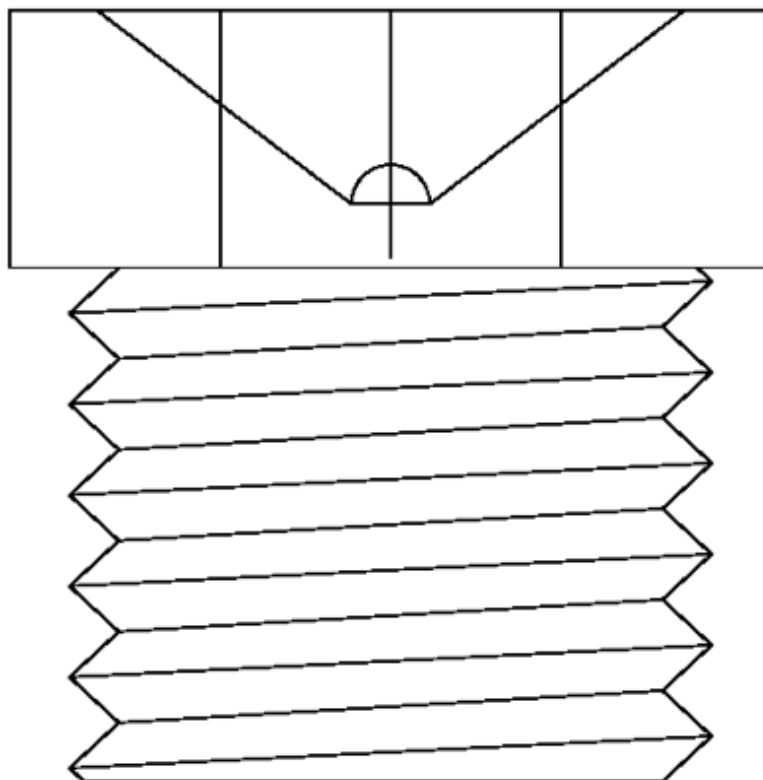

Article number: 53091105

Description: KLEE Flush type lubrication nipple DIN 3405
D1 straight, M8x1,0

Measures

Thread = M8x1,0